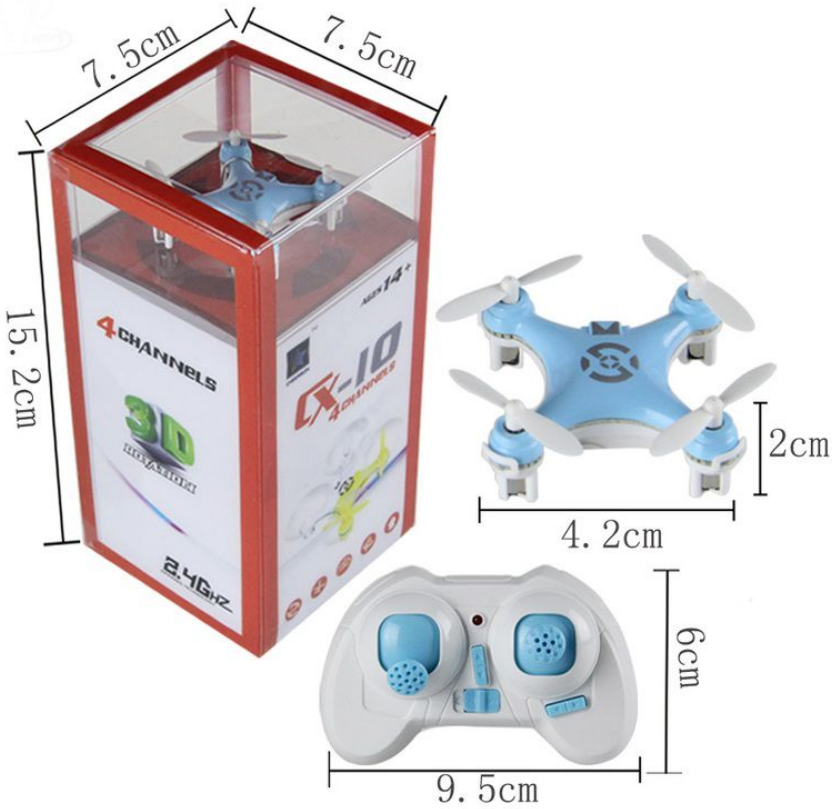

Purple

NEW TIME RC TOYS CO., LTD

Address: 2nd floor, Building #40, Yian Community Zone-one, Yian Intersection, Shangcheng Road, Yiwu City, Jinhua, Zhejiang Province, China.

Email: Info@newtimerctoys.com www.newtimerctoys.com

Drone's Package