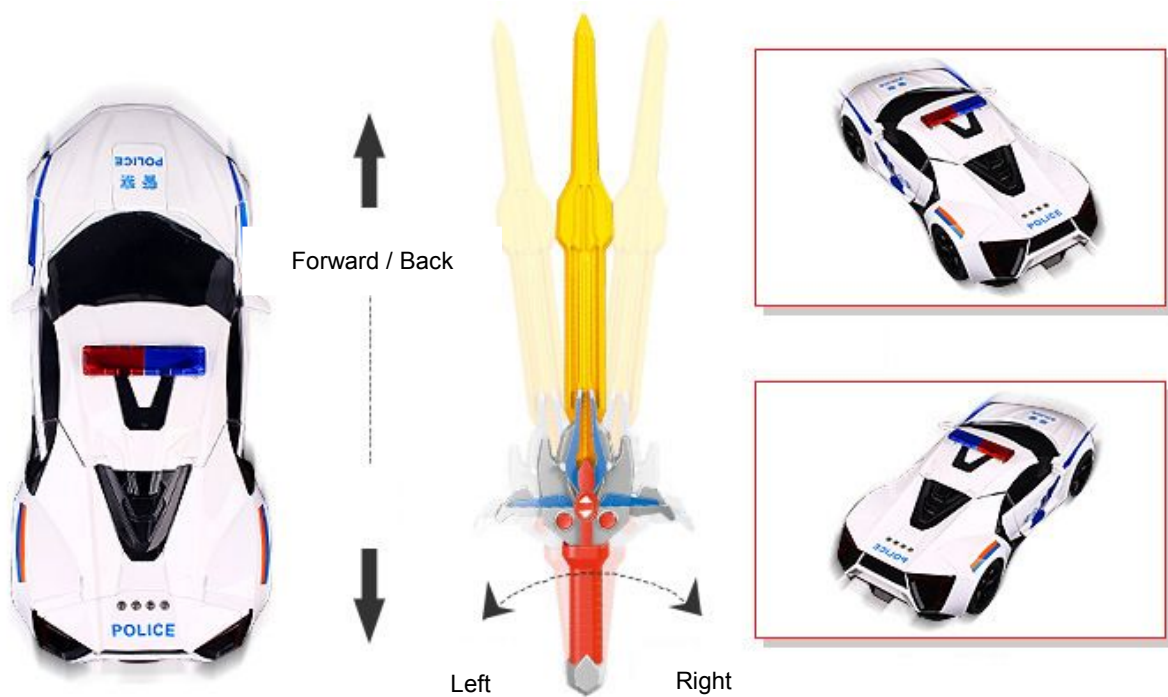

NEW TIME RC TOYS CO., LTD

Address: 2nd floor, Building #40, Yian Community Zone-one, Yian Intersection, Shangcheng Road, Yiwu City, Jinhua, Zhejiang Province, China.

Email: Stefanlee@newtimetoys.com www.newtimerctoys.com

SKU : NT-2361

All prices are subject to final confirmation before each deal.